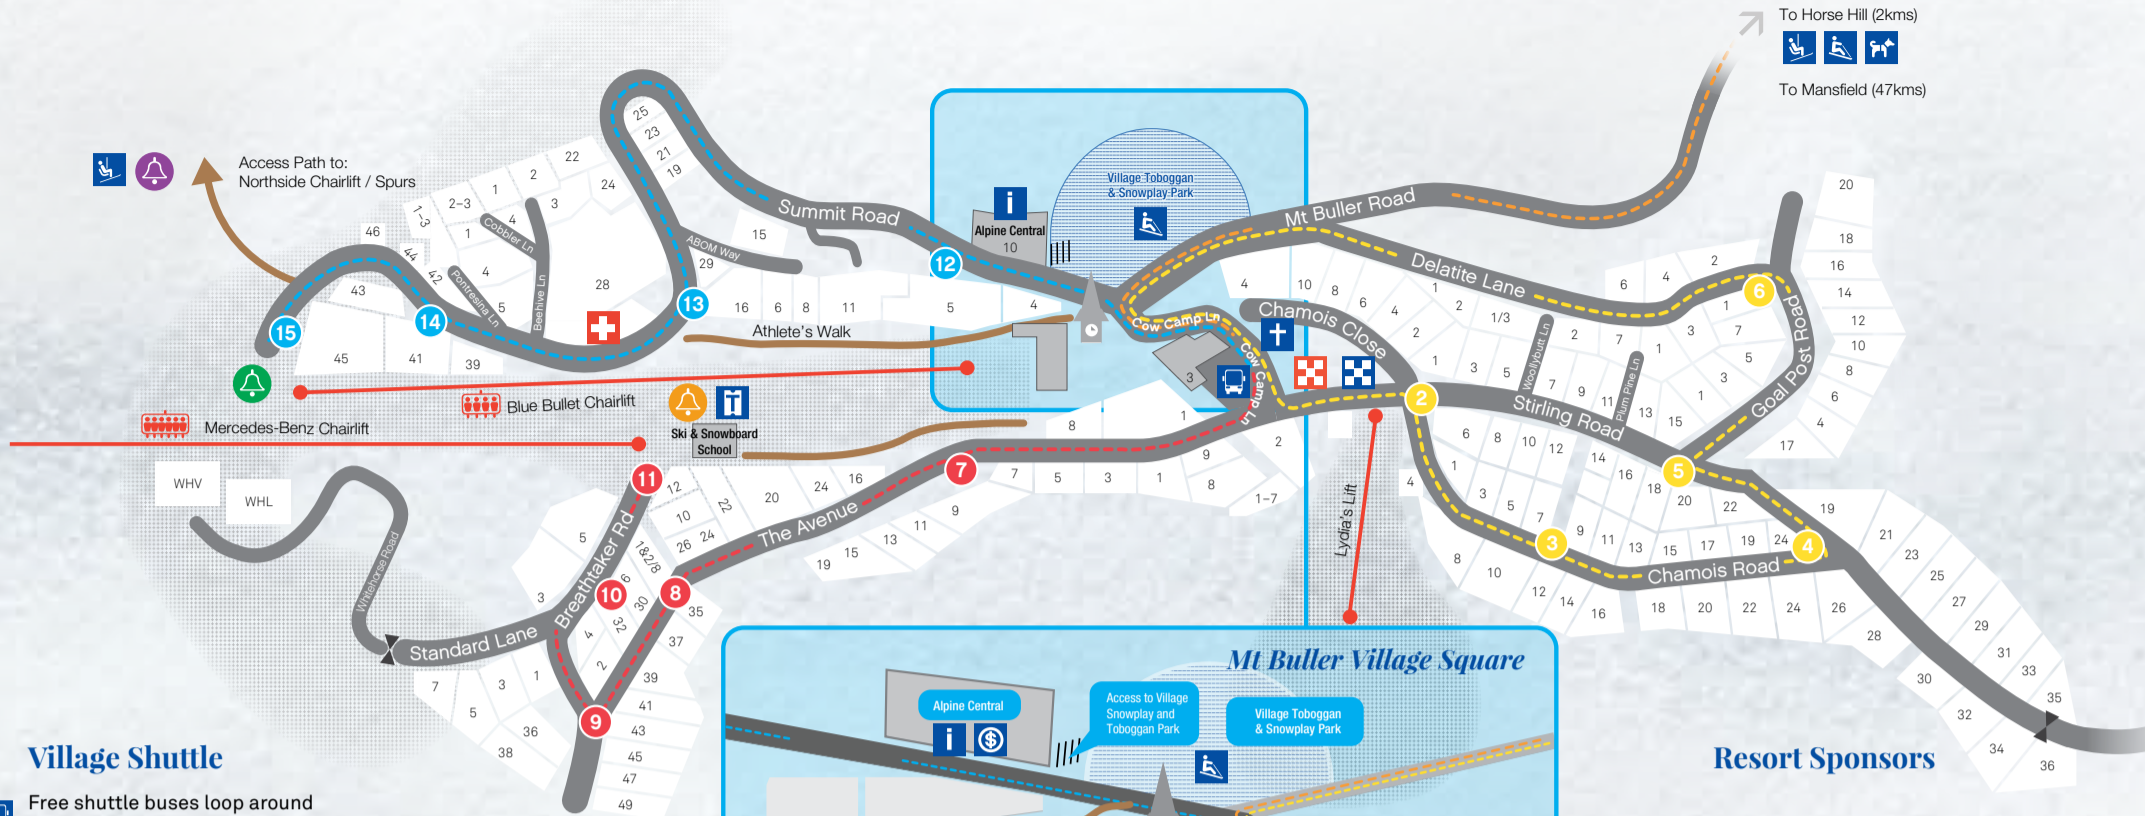

# Village Map

## Village Shuttle

Free shuttle buses loop around all points in the village.

### Routes

- Ski School Loop
- Bus Stop
- Summit Road Loop
- Bus Stop
- Stirling Road Loop
- Bus Stop

## Key to Map