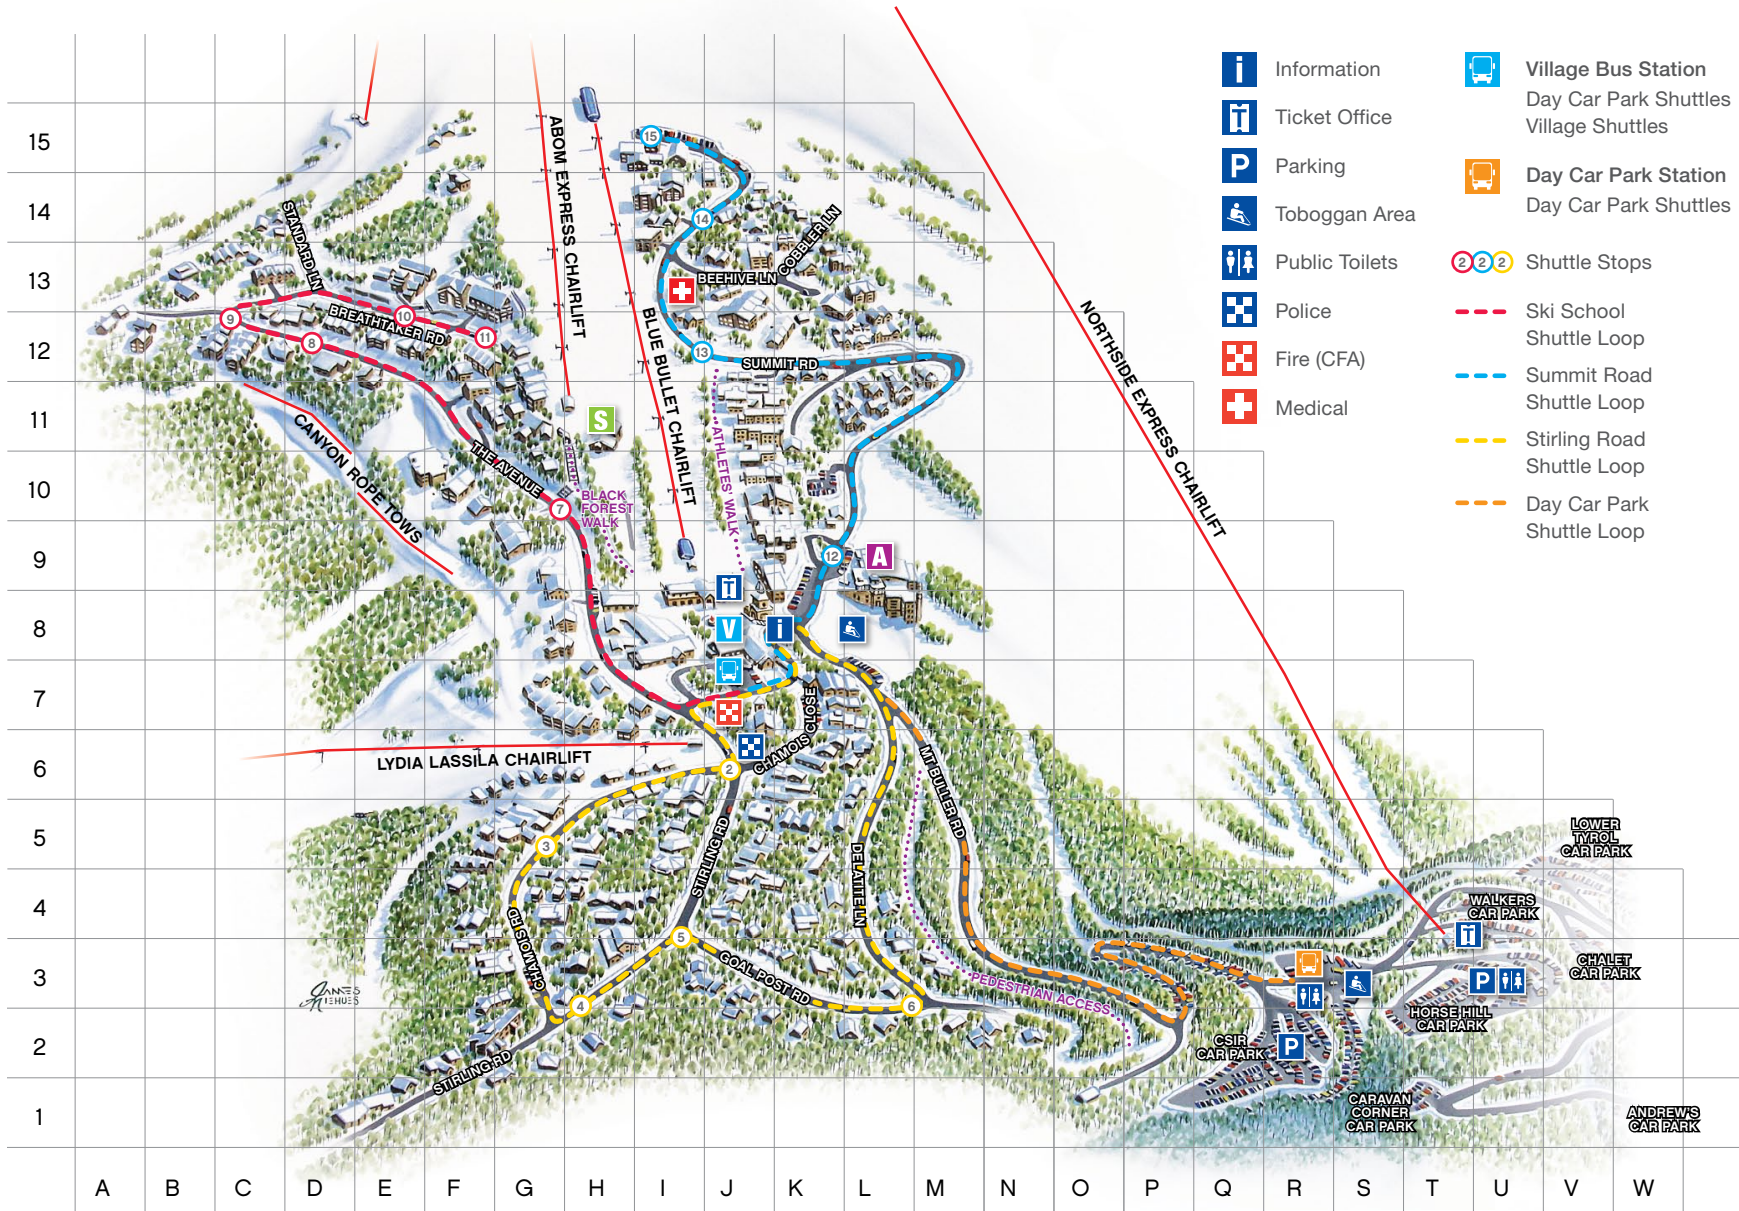

2016 Village Map

KEY TO MAP

- | | | | | | |
|--|----------------|--|--|--|--|
| | Information | | Village Bus Station
Day Car Park Shuttles
Village Shuttles | | Village Square Plaza
Visitor Centre
Public Toilets
Free WiFi
ATMs |
| | Ticket Office | | Day Car Park Station
Day Car Park Shuttles | | Alpine Central
Information
Public Toilets
Post Office
Resort Management
Cinema
Gym / Sports Hall |
| | Parking | | Shuttle Stops | | Ski & Snowboard School
Lesson Meeting Point
Crèche / Kids' Centre
Lift Passes
Public Toilets |
| | Toboggan Area | | Ski School Shuttle Loop | | |
| | Public Toilets | | Summit Road Shuttle Loop | | |
| | Police | | Stirling Road Shuttle Loop | | |
| | Fire (CFA) | | Day Car Park Shuttle Loop | | |
| | Medical | | | | |

Ski Club of Victoria	J12
Ski Lib Alpine Club	I3
Ski View Flats	C13
Snowdown Ski Lodge	L3
Snowflake Apartments	H3
Snowmass Apartments	G11
Southern Cross Ski Club	H8
Spark Ski Club	H3
St Anton	H4
St Christina Apartments	K13
The Stables	I6
Star Alpine	F10
Stirling House	E1
Sugarbush	K5
Summit Lodge	J14
Sundowner Lodge	F2
Tatry Ski Club	G4
Telemark Lodge	L3
Terama Ski Club	K2
Timberline Ski Lodge	E12
Timbuktu	I13
Twin Towers	I14
ULLR Apartments	G7
ULLR Ski Club	G7
University Ski Lodge	G9
Vail Club	J3
Valley View Apartments	J11
VSL Ski Club	G3
Whistler Lodge	F4
Whitestar Ski Club	K5
Winterbrook Ski Lodge	D12
Winterhaven Ski Club	G4
Wombat Lodge	L13
Woolybutt Apartments	L12
Yurredda	F10